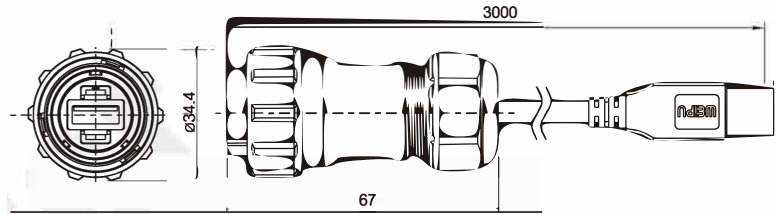

SY25

Plug with USB3.0 adapter
Mate with SY2511, SY2511C,
SY2512, SY2513, SY2515

SY2510/PUSB3.0

Wire length:
0.5m
1.0m
1.5m
2.0m
3.0m

★ Wire length can be customized

Receptacle with USB3.0 adapter C
Mate with SY2510

SY2511C/SUSB3.0

★ Wire length can be customized

Rear-nut mount receptacle
with USB3.0 adapter
Mate with SY2510

SY2512/SUSB3.0

2-hole flange
with USB3.0 adapter
Mate with SY2510

SY2513/SUSB3.0

Front-nut mount
with USB3.0 adapter
Mate with SY2510