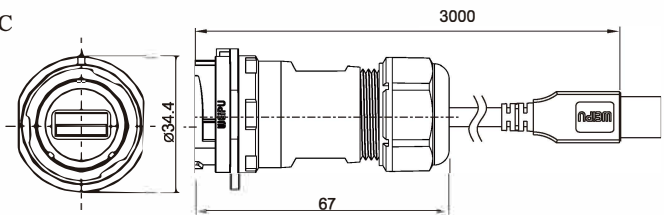

SY25

Plug with USB3.0 adapter
Mate with SY2511, SY2511C,
SY2512, SY2513, SY2515

SY2510/PUSB3.0

Wire length:
0.5m
1.0m
1.5m
2.0m
3.0m

★ Wire length can be customized

Receptacle with USB3.0 adapter C
Mate with SY2510

SY2511C/SUSB3.0

★ Wire length can be customized

Rear-nut mount receptacle
with USB3.0 adapter
Mate with SY2510

SY2512/SUSB3.0

2-hole flange
with USB3.0 adapter
Mate with SY2510

SY2513/SUSB3.0

Front-nut mount
with USB3.0 adapter
Mate with SY2510