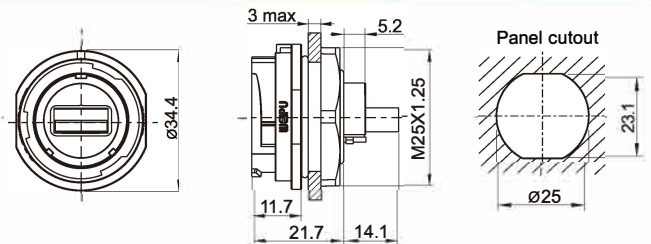

SY2511C/SUSB3.0

★ Wire length can be customized

Rear-nut mount receptacle
with USB3.0 adapter
Mate with SY2510

SY2512/SUSB3.0

2-hole flange
with USB3.0 adapter
Mate with SY2510

SY2513/SUSB3.0

Front-nut mount
with USB3.0 adapter
Mate with SY2510