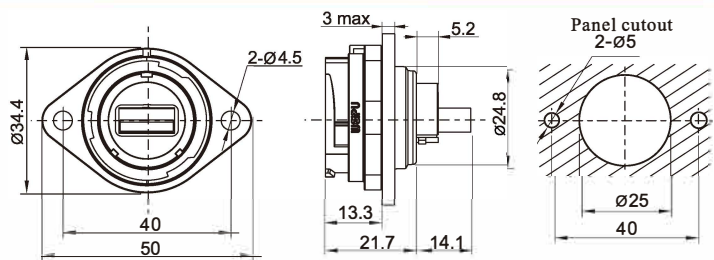

SY2511C/SUSB3.0

★ Wire length can be customized

Rear-nut mount receptacle
with USB3.0 adapter
Mate with SY2510

SY2512/SUSB3.0

2-hole flange
with USB3.0 adapter
Mate with SY2510

SY2513/SUSB3.0

Front-nut mount
with USB3.0 adapter
Mate with SY2510