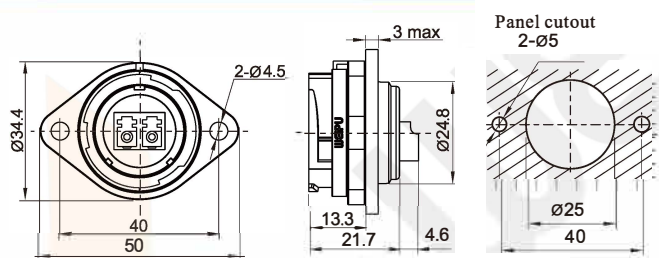

★ Wire length can be customized

Rear-nut mount receptacle
with LC adapter
Mate with SY2510

SY2512/SLC

2- hole flange
with LC adapter
Mate with SY2510

SY2513/SLC

Front-nut mount
with LC adapter
Mate with SY2510