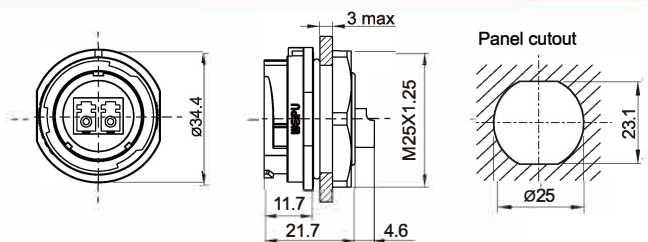

SY25

Plug with LC adapter
Mate with SY2511, SY2511C,
SY2512, SY2513, SY2515

SY2510/PLC

Wire length:
0.5m
1.0m
1.5m
2.0m
3.0m

★ Wire length can be customized

Receptacle with LC adapter C
Mate with SY2510

SY2511C/SLC

★ Wire length can be customized

Rear-nut mount receptacle
with LC adapter
Mate with SY2510

SY2512/SLC

2- hole flange
with LC adapter
Mate with SY2510

SY2513/SLC

Front-nut mount
with LC adapter
Mate with SY2510