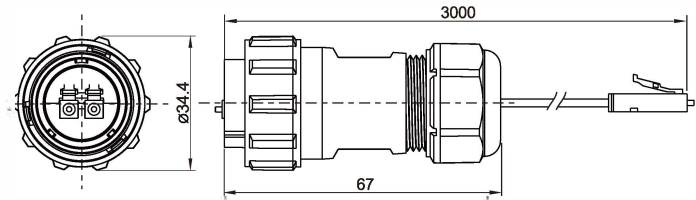

SY25

Plug with LC adapter
Mate with SY2511, SY2511C,
SY2512, SY2513, SY2515

SY2510/PLC

Wire length:
0.5m
1.0m
1.5m
2.0m
3.0m

★ Wire length can be customized

Receptacle with LC adapter C
Mate with SY2510

SY2511C/SLC

★ Wire length can be customized

Rear-nut mount receptacle
with LC adapter
Mate with SY2510

SY2512/SLC

2- hole flange
with LC adapter
Mate with SY2510

SY2513/SLC

Front-nut mount
with LC adapter
Mate with SY2510