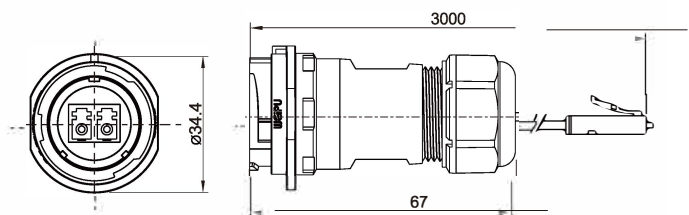

SY25

Plug with LC adapter
Mate with SY2511, SY2511C,
SY2512, SY2513, SY2515

SY2510/PLC

Wire length:
0.5m
1.0m
1.5m
2.0m
3.0m

★ Wire length can be customized

Receptacle with LC adapter C
Mate with SY2510

SY2511C/SLC

★ Wire length can be customized

Rear-nut mount receptacle
with LC adapter
Mate with SY2510

SY2512/SLC

2- hole flange
with LC adapter
Mate with SY2510

SY2513/SLC

Front-nut mount
with LC adapter
Mate with SY2510