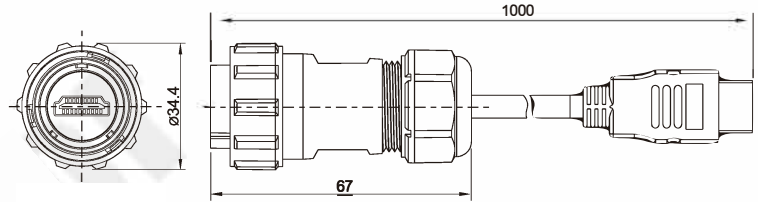

SY25

Plug with HDMI adapter
Mate with SY2511, SY2511C,
SY2512, SY2513, SY2515

SY2510/PHDMI2.0

Wire length:
0.5m
1.0m
1.5m
2.0m
3.0m

★ Wire length can be customized

Receptacle with
HDMI2.0 adapter C
Mate with SY2511, SY2511C,
SY2512, SY2513, SY2515