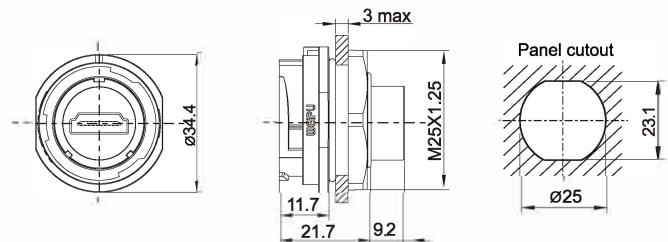

SY2511C/SHDMI2.0

★ Wire length can be customized

Rear-nut mount receptacle
with HDMI2.0 adapter
Mate with SY2510

SY2512/SHDMI2.0

2-hole flange
with HDMI2.0 adapter
Mate with SY2510

SY2513/SHDMI2.0

Front-nut mount
with HDMI2.0 adapter
Mate with SY2510