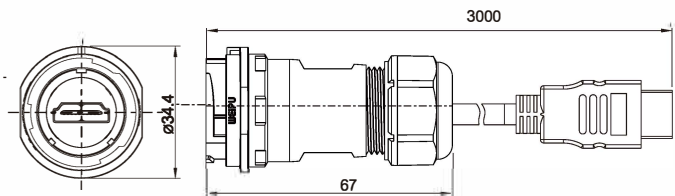

★ Wire length can be customized

Rear-nut mount receptacle
with HDMI2.0 adapter
Mate with SY2510