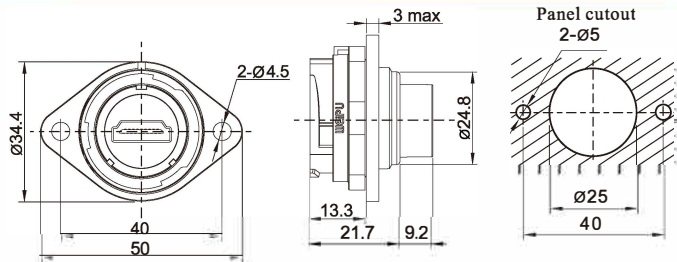

SY2511C/SHDMI2.0

★ Wire length can be customized

Rear-nut mount receptacle
with HDMI2.0 adapter
Mate with SY2510

SY2512/SHDMI2.0

2-hole flange
with HDMI2.0 adapter
Mate with SY2510

SY2513/SHDMI2.0

Front-nut mount
with HDMI2.0 adapter
Mate with SY2510