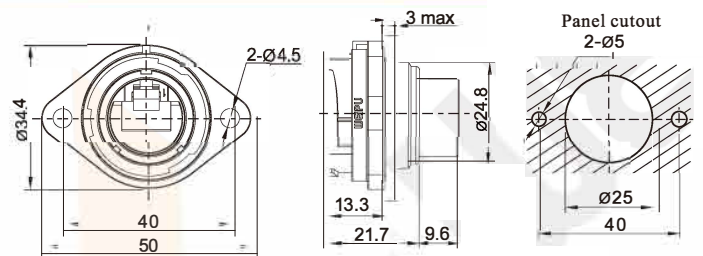

SY2512/SRJ45

2-hole flange
with RJ45 adapter
Mate with SY2510

SY2513/SRJ45

Front-nut mount
with RJ45 adapter
Mate with SY2510

SY2515/SRJ45