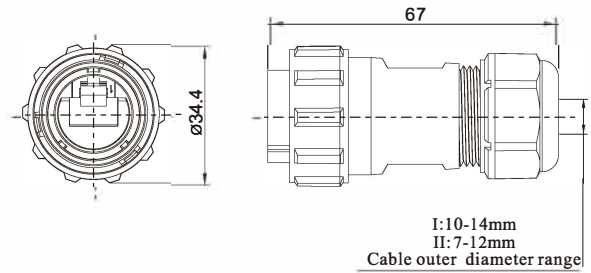

SY25

Plug with RJ45 adapter
Mate with SY2511, SY2511C,
SY2512, SY2513, SY2515

SY2510/PRJ45

Receptacle with RJ45 adapter C
Mate with SY2510

SY2511C/SRJ45

Rear-nut mount receptacle
with RJ45 adapter
Mate with SY2510

SY2512/SRJ45

2-hole flange
with RJ45 adapter
Mate with SY2510

SY2513/SRJ45

Front-nut mount
with RJ45 adapter
Mate with SY2510

SY2515/SRJ45