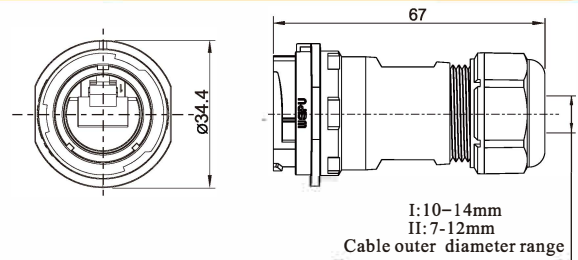

SY25

Plug with RJ45 adapter
Mate with SY2511, SY2511C,
SY2512, SY2513, SY2515

SY2510/PRJ45

Receptacle with RJ45 adapter C
Mate with SY2510

Rear-nut mount receptacle
with RJ45 adapter
Mate with SY2510

SY2512/SRJ45

2-hole flange
with RJ45 adapter
Mate with SY2510

SY2513/SRJ45

Front-nut mount
with RJ45 adapter
Mate with SY2510

SY2515/SRJ45