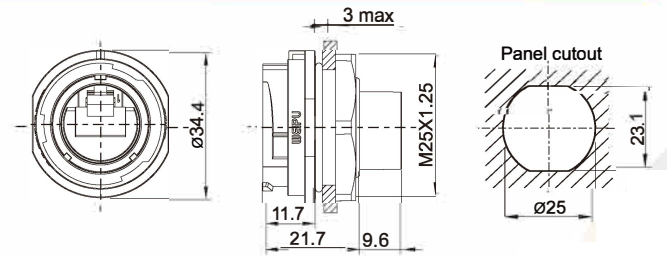

SY2512/SRJ45

2-hole flange
with RJ45 adapter
Mate with SY2510

SY2513/SRJ45

Front-nut mount
with RJ45 adapter
Mate with SY2510

SY2515/SRJ45