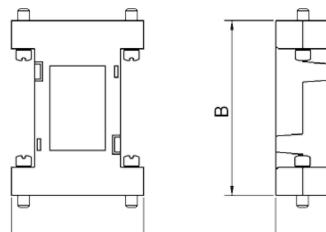

MINI GENDER CHANGERS, SPACE SAVER

Size	Dim A	Dim B	Dim C
9-way	31,2	25,0	6,0
15-way	39,5	33,3	6,0
25-way	53,4	47,1	6,0
HD15-way	31,2	25,0	6,0

Style	Product Code
9 Male to 9 Male	MGC-0909-MM
9 Male to 9 Female	MGC-0909-MF
9 Female to 9 Female	MGC-0909-FF
15 Male to 15 Male	MGC-1515-MM
15 Female to 15 Female	MGC-1515-FF
25 Male to 25 Male	MGC-2525-MM
25 Male to 25 Female	MGC-2525-MF
25 Female to 25 Female	MGC-2525-FF
HD15 Male to Male	MGC-HD1515-MM
HD15 Male to Female	MGC-HD1515-MF

GENDER CHANGER HOUSINGS

Size	Dim A	Dim B	Dim C
9-way	33,2	62,0	16,5
15-way	41,0	62,0	16,5
25-way	56,0	62,0	16,5

TECHNICAL SPECIFICATIONS

Material: UL-Recognised Plastic Material
 Operating Temperature: -30°C to +110°C
 Colour: Available in Light Grey and Black

Size	Product Code-Black	Product Code-Lt Grey
9-way	GCP-0909-BLACK	GCP-0909-LTGREY
15-way	GCP-1515-BLACK	GCP-1515-LTGREY
25-way	GCP-2525-BLACK	GCP-2525-LTGREY

GENDER CHANGER KITS

Size	Dim A	Dim B	Dim C
9-way	33,2	62,0	16,5
15-way	41,0	62,0	16,5
25-way	56,0	62,0	16,5

TECHNICAL SPECIFICATIONS

Material: UL-Recognised Plastic Material
 Operating Temperature: -30°C to +110°C
 Colour: Light Grey (Standard)
 Other colour on request

Style	Product Code
9 Male to 9 Male	GA0909-MM-LG-K
9 Male to 9 Female	GA0909-MF-LG-K
9 Female to 9 Female	GA0909-FF-LG-K
15 Male to 15 Male	GA1515-MM-LG-K
15 Female to 15 Female	GA1515-FF-LG-K
25 Male to 25 Male	GA2525-MM-LG-K
25 Male to 25 Female	GA2525-MF-LG-K
25 Female to 25 Female	GA2525-FF-LG-K