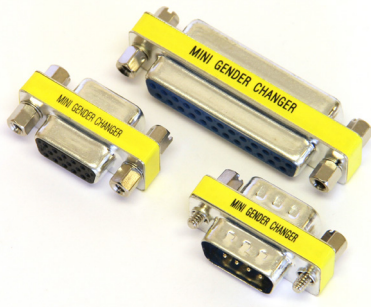

MINI GENDER CHANGERS, SPACE SAVER

Size	Dim A	Dim B	Dim C
9-way	31,2	25,0	6,0
15-way	39,5	33,3	6,0
25-way	53,4	47,1	6,0
HD15-way	31,2	25,0	6,0

Style	Product Code
9 Male to 9 Male	MGC-0909-MM
9 Male to 9 Female	MGC-0909-MF
9 Female to 9 Female	MGC-0909-FF
15 Male to 15 Male	MGC-1515-MM
15 Female to 15 Female	MGC-1515-FF
25 Male to 25 Male	MGC-2525-MM
25 Male to 25 Female	MGC-2525-MF
25 Female to 25 Female	MGC-2525-FF
HD15 Male to Male	MGC-HD1515-MM
HD15 Male to Female	MGC-HD1515-MF

GENDER CHANGER HOUSINGS

Size	Dim A	Dim B	Dim C
9-way	33,2	62,0	16,5
15-way	41,0	62,0	16,5
25-way	56,0	62,0	16,5

TECHNICAL SPECIFICATIONS

Material: UL-Recognised Plastic Material
 Operating Temperature: -30°C to +110°C
 Colour: Available in Light Grey and Black

Size	Product Code-Black	Product Code-Lt Grey
9-way	GCP-0909-BLACK	GCP-0909-LTGREY
15-way	GCP-1515-BLACK	GCP-1515-LTGREY
25-way	GCP-2525-BLACK	GCP-2525-LTGREY

GENDER CHANGER KITS

Size	Dim A	Dim B	Dim C
9-way	33,2	62,0	16,5
15-way	41,0	62,0	16,5
25-way	56,0	62,0	16,5

TECHNICAL SPECIFICATIONS

Material: UL-Recognised Plastic Material
 Operating Temperature: -30°C to +110°C
 Colour: Light Grey (Standard)
 Other colour on request

Style	Product Code
9 Male to 9 Male	GA0909-MM-LG-K
9 Male to 9 Female	GA0909-MF-LG-K
9 Female to 9 Female	GA0909-FF-LG-K
15 Male to 15 Male	GA1515-MM-LG-K
15 Female to 15 Female	GA1515-FF-LG-K
25 Male to 25 Male	GA2525-MM-LG-K
25 Male to 25 Female	GA2525-MF-LG-K
25 Female to 25 Female	GA2525-FF-LG-K