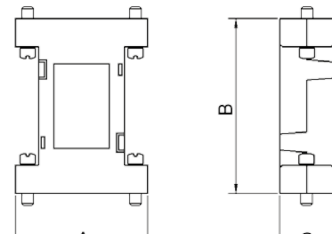

MINI GENDER CHANGERS, SPACE SAVER

Size	Dim A	Dim B	Dim C
9-way	31,2	25,0	6,0
15-way	39,5	33,3	6,0
25-way	53,4	47,1	6,0
HD15-way	31,2	25,0	6,0

Style	Product Code
9 Male to 9 Male	MGC-0909-MM
9 Male to 9 Female	MGC-0909-MF
9 Female to 9 Female	MGC-0909-FF
15 Male to 15 Male	MGC-1515-MM
15 Female to 15 Female	MGC-1515-FF
25 Male to 25 Male	MGC-2525-MM
25 Male to 25 Female	MGC-2525-MF
25 Female to 25 Female	MGC-2525-FF
HD15 Male to Male	MGC-HD1515-MM
HD15 Male to Female	MGC-HD1515-MF

GENDER CHANGER HOUSINGS

Size	Dim A	Dim B	Dim C
9-way	33,2	62,0	16,5
15-way	41,0	62,0	16,5
25-way	56,0	62,0	16,5

TECHNICAL SPECIFICATIONS

Material: UL-Recognised Plastic Material
 Operating Temperature: -30°C to +110°C
 Colour: Available in Light Grey and Black

Size	Product Code-Black	Product Code-Lt Grey
9-way	GCP-0909-BLACK	GCP-0909-LTGREY
15-way	GCP-1515-BLACK	GCP-1515-LTGREY
25-way	GCP-2525-BLACK	GCP-2525-LTGREY

GENDER CHANGER KITS

Size	Dim A	Dim B	Dim C
9-way	33,2	62,0	16,5
15-way	41,0	62,0	16,5
25-way	56,0	62,0	16,5

TECHNICAL SPECIFICATIONS

Material: UL-Recognised Plastic Material
 Operating Temperature: -30°C to +110°C
 Colour: Light Grey (Standard)
 Other colour on request

Style	Product Code
9 Male to 9 Male	GA0909-MM-LG-K
9 Male to 9 Female	GA0909-MF-LG-K
9 Female to 9 Female	GA0909-FF-LG-K
15 Male to 15 Male	GA1515-MM-LG-K
15 Female to 15 Female	GA1515-FF-LG-K
25 Male to 25 Male	GA2525-MM-LG-K
25 Male to 25 Female	GA2525-MF-LG-K
25 Female to 25 Female	GA2525-FF-LG-K