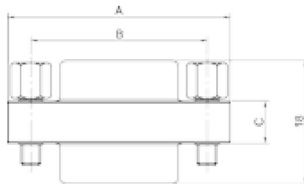

MINI GENDER CHANGERS, SPACE SAVER

Size	Dim A	Dim B	Dim C
9-way	31,2	25,0	6,0
15-way	39,5	33,3	6,0
25-way	53,4	47,1	6,0
HD15-way	31,2	25,0	6,0

Style	Product Code
9 Male to 9 Male	MGC-0909-MM
9 Male to 9 Female	MGC-0909-MF
9 Female to 9 Female	MGC-0909-FF
15 Male to 15 Male	MGC-1515-MM
15 Female to 15 Female	MGC-1515-FF
25 Male to 25 Male	MGC-2525-MM
25 Male to 25 Female	MGC-2525-MF
25 Female to 25 Female	MGC-2525-FF
HD15 Male to Male	MGC-HD1515-MM
HD15 Male to Female	MGC-HD1515-MF

GENDER CHANGER HOUSINGS

Size	Dim A	Dim B	Dim C
9-way	33,2	62,0	16,5
15-way	41,0	62,0	16,5
25-way	56,0	62,0	16,5

TECHNICAL SPECIFICATIONS

Material: UL-Recognised Plastic Material
 Operating Temperature: -30°C to +110°C
 Colour: Available in Light Grey and Black

Size	Product Code-Black	Product Code-Lt Grey
9-way	GCP-0909-BLACK	GCP-0909-LTGREY
15-way	GCP-1515-BLACK	GCP-1515-LTGREY
25-way	GCP-2525-BLACK	GCP-2525-LTGREY

GENDER CHANGER KITS

Size	Dim A	Dim B	Dim C
9-way	33,2	62,0	16,5
15-way	41,0	62,0	16,5
25-way	56,0	62,0	16,5

TECHNICAL SPECIFICATIONS

Material: UL-Recognised Plastic Material
 Operating Temperature: -30°C to +110°C
 Colour: Light Grey (Standard)
 Other colour on request

Style	Product Code
9 Male to 9 Male	GA0909-MM-LG-K
9 Male to 9 Female	GA0909-MF-LG-K
9 Female to 9 Female	GA0909-FF-LG-K
15 Male to 15 Male	GA1515-MM-LG-K
15 Female to 15 Female	GA1515-FF-LG-K
25 Male to 25 Male	GA2525-MM-LG-K
25 Male to 25 Female	GA2525-MF-LG-K
25 Female to 25 Female	GA2525-FF-LG-K