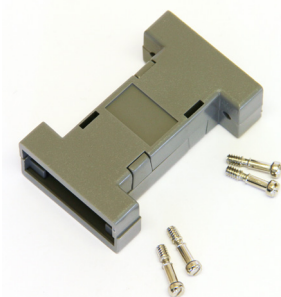

MINI GENDER CHANGERS, SPACE SAVER

Size	Dim A	Dim B	Dim C
9-way	31,2	25,0	6,0
15-way	39,5	33,3	6,0
25-way	53,4	47,1	6,0
HD15-way	31,2	25,0	6,0

Style	Product Code
9 Male to 9 Male	MGC-0909-MM
9 Male to 9 Female	MGC-0909-MF
9 Female to 9 Female	MGC-0909-FF
15 Male to 15 Male	MGC-1515-MM
15 Female to 15 Female	MGC-1515-FF
25 Male to 25 Male	MGC-2525-MM
25 Male to 25 Female	MGC-2525-MF
25 Female to 25 Female	MGC-2525-FF
HD15 Male to Male	MGC-HD1515-MM
HD15 Male to Female	MGC-HD1515-MF

GENDER CHANGER HOUSINGS

Size	Dim A	Dim B	Dim C
9-way	33,2	62,0	16,5
15-way	41,0	62,0	16,5
25-way	56,0	62,0	16,5

TECHNICAL SPECIFICATIONS

Material: UL-Recognised Plastic Material
 Operating Temperature: -30°C to +110°C
 Colour: Available in Light Grey and Black

Size	Product Code-Black	Product Code-Lt Grey
9-way	GCP-0909-BLACK	GCP-0909-LTGREY
15-way	GCP-1515-BLACK	GCP-1515-LTGREY
25-way	GCP-2525-BLACK	GCP-2525-LTGREY

GENDER CHANGER KITS

Size	Dim A	Dim B	Dim C
9-way	33,2	62,0	16,5
15-way	41,0	62,0	16,5
25-way	56,0	62,0	16,5

TECHNICAL SPECIFICATIONS

Material: UL-Recognised Plastic Material
 Operating Temperature: -30°C to +110°C
 Colour: Light Grey (Standard)
 Other colour on request

Style	Product Code
9 Male to 9 Male	GA0909-MM-LG-K
9 Male to 9 Female	GA0909-MF-LG-K
9 Female to 9 Female	GA0909-FF-LG-K
15 Male to 15 Male	GA1515-MM-LG-K
15 Female to 15 Female	GA1515-FF-LG-K
25 Male to 25 Male	GA2525-MM-LG-K
25 Male to 25 Female	GA2525-MF-LG-K
25 Female to 25 Female	GA2525-FF-LG-K